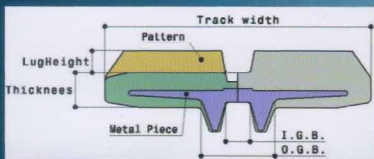

REDUCED COST PER HOUR
SUPERIOR TRACTION & MANEUVERABILITY
LONG SERVICE LIFE

MINI EXCAVATOR TRACKS

AGRICULTURE TRACKS

Unique Tread Pattern

RUBBER TRACK

CONVENTIONAL TRACKS

Width (mm)	Pitch (mm)	Dimensions of core bar		Thickness (mm)	Lug height (mm)	Lug Pattern
		I.G.B.(mm)	O.G.B.(mm)			
180	60	25-36	50-62	18	12	Type A
180	72	24-38	52-72	23	15	Type B
200	72	23-42	54-76	23.5	16	Type C
230	72	24-40	57-82	31	18	Type E
250	72	24-40	57-82	28	16	Type I
280	72	25-38	59-78	30.5	20	Type G
320	84B	46-61	81-96	44.5	25	Type T
320	86T	35-50	70-84	40	27	Type T
320	100	36-53	67-88	52.5	25	Type U
420	100	49-63	85-98	56	25	Type L
450	86B	47-65	85-104	48	25	Type T
450	90CLS	37-51	61-85	48	30	Type L
450	100	45-66	86-100	35	22	Type T

AGRICULTURE TRACKS

400	90	40-54	66-82	29	35	Type W
450	90	40-54	66-82	29	35	Type W
500	90	36-55	67-82	34.5	35	Type W
550	90	35-55	67-81	34.5	45	Type W

INTERCHANGEABLE TRACKS

Width (mm)	Pitch (mm)	Dimensions of core bar		Thickness (mm)	Lug height (mm)	Lug Pattern
		I.G.B.(mm)	O.G.B.(mm)			
230	48	24-32	66-72	28.5	18	Type D
230	96	25-30	63-73	26	20	Type F
230	101	25-32	63-78	29.5	19	Type G
250	52.5	30-35	75-84	28	20	Type H
260	96	24-30	63-72	29.5	22	Type J
260	109	30-36	76-84	32.5	16	Type I
280	106	31.2-38	72-77.4	31	20	Type I
300	52.5A	30-39	74-82	29.5	19.5	Type M
300	52.5B	44-48	82-96	25.5	20	Type N
300	52.5K	29.2-35.2	77-84.5	33	20	Type O
300	55	28-36	72.6-82	37	22	Type P
300	55.5	30-37	70-84	33.5	22	Type Q
300	109	37-44	83-32	37	26	Type R
300	109K	27-34	72-82	34.5	20	Type S
320	54	29-40	72-80	32.5	20	Type P
320	106	34-38	68-80	31.5	22	Type L
350	52.5	40-47	83-90	34.5	22	Type P
400	72.5A	38-48	88-100	32	25	Type V
400	72.5B	38-48	88-100	32	25	Type W
450	81	58-66	120-128	43	25	Type V